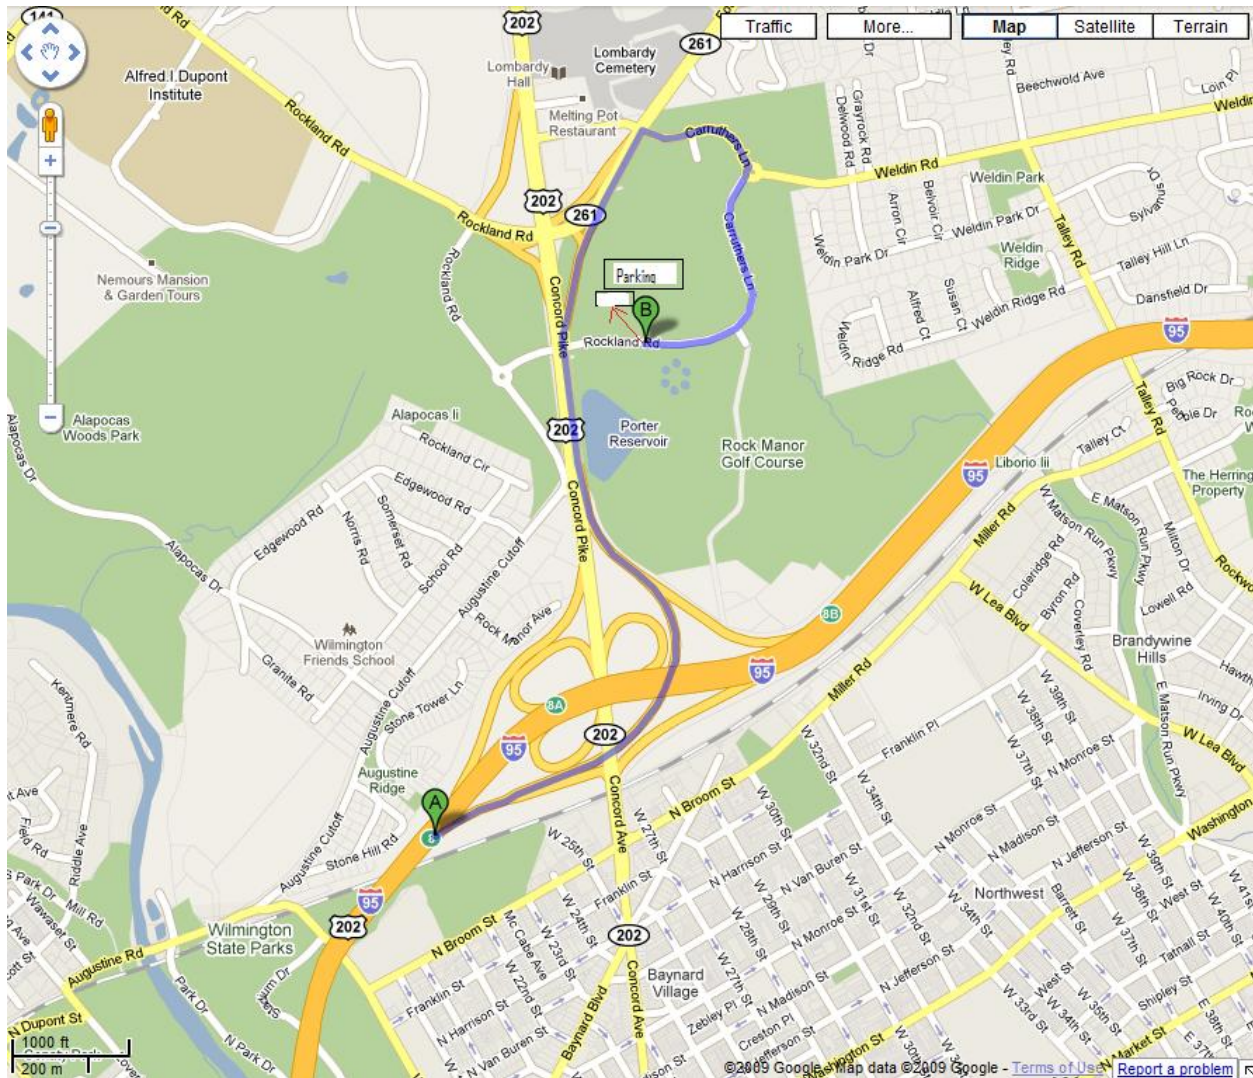

From I-95 Northbound

1. Heading North on I-95
2. Take exit 8,
 - a. keep left at fork, heading towards US-202 N / Concord Pike
3. Once on 202 N
 - a. After 0.2 miles make right onto DE-261/Foulk Road ramp
4. Make first right onto Carruthers Ln
 - a. Follow sign around circle for rugby parking

From I-95 Southbound

1. Heading South on I-95
2. Take exit 8B
 - a. Merge onto US-202 N / Concord Pike towards Wilmington
3. Once on 202 N
 - a. After 0.2 miles make right onto DE-261/Foulk Road ramp
4. Make first right onto Carruthers Ln
 - a. Follow sign around circle for rugby parking