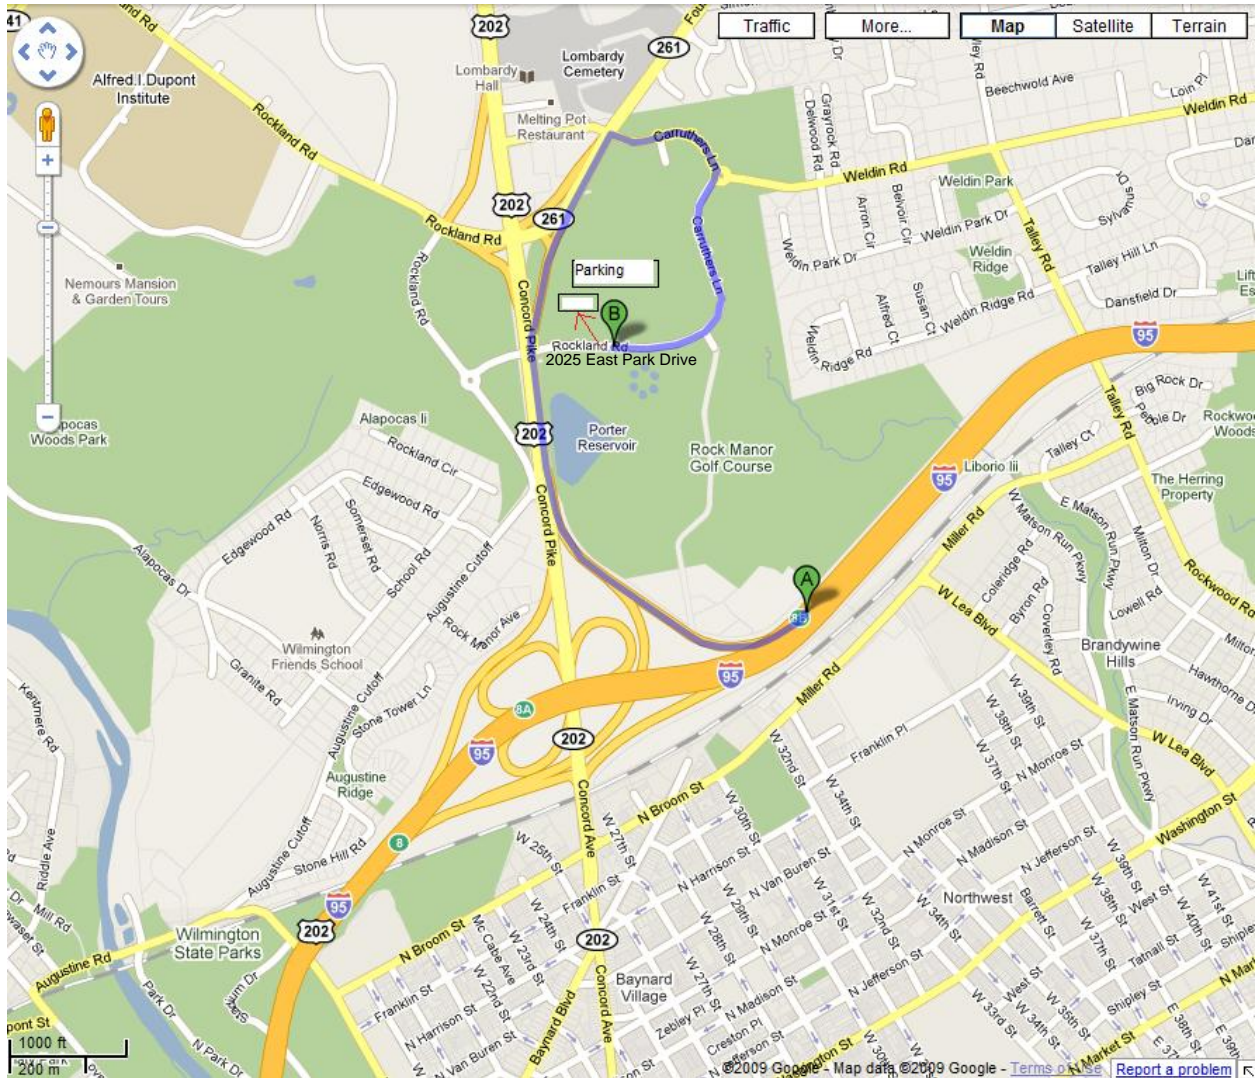

From I-95 Northbound

1. Heading North on I-95
2. Take exit 8,
 - a. keep left at fork, heading towards US-202 N / Concord Pike
3. Once on 202 N
 - a. After 0.2 miles make right onto DE-261/Foulk Road ramp
4. Make first right onto Carruthers Ln
 - a. Follow sign around circle for rugby parking

From I-95 Southbound

1. Heading South on I-95
2. Take exit 8B
 - a. Merge onto US-202 N / Concord Pike towards Wilmington
3. Once on 202 N
 - a. After 0.2 miles make right onto DE-261/Foulk Road ramp
4. Make first right onto Carruthers Ln
 - a. Follow sign around circle for rugby parking